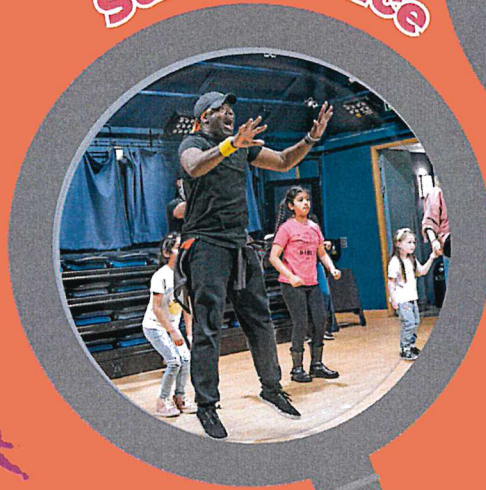

£4
Per
Session

or £12 for 4

CURVE VENUE PRESENTS

CURVE EXPLORERS

TUESDAY 26 MAY

From 10am
to 3pm

DJ Skills

Ages
5+
years

Arts and Crafts

Street Dance

60 min
Fun Filled
Workshops

Try Something
New!

CURVE VENUE
The Curve, William Street,
Slough, SL1 1XY

 curvevenue.uk
 01753 303 035

www.slough.gov.uk
Slough
Borough Council
 ARTS COUNCIL
ENGLAND